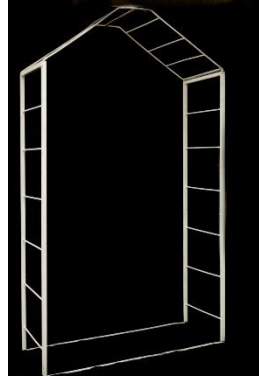

50% Refundable Deposit confirms your Order. Total Rental amount payable before Collection/Delivery. All prices ex Vat.

ARCH – Black Wrought Iron
Height 2,7m – Width 2,5m
R 195.00
RENTAL ex VAT
Break-up for easy transport

WARCH – White Steel Arch
Height 2,15m – Width 1.25m
R 100.00
RENTAL ex VAT
Break-up for easy transport

VICARCH – Victorian Arch
Height – 2,15m – Width 1,25m
R 130.00
RENTAL ex VAT
Break-up for easy transport