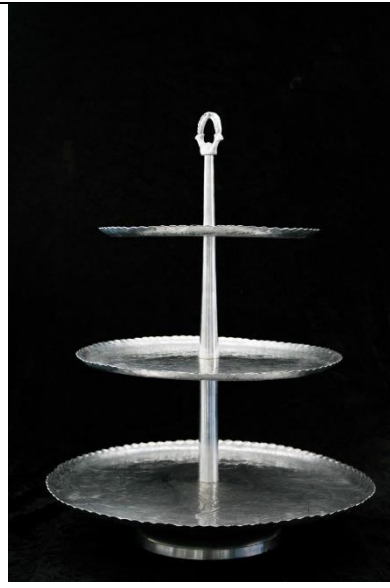

4TCCS – 4 Tier Cup Cake Stand  
R 120.00  
RENTAL ex VAT

3TCCS – 3 Tier Cup Cake Stand  
R 100.00  
RENTAL ex VAT

RCB – (S) (M) (L) – Round Cake Bases  
R 30.00 (S) R 50.00 (M) R 75.00 (L)  
RENTAL ex VAT

SQCB – (M) (L) – Square Cake Cases  
R 50.00 (M) R 75.00 (L)  
RENTAL ex VAT

OCB – Ornate Cake Base  
R 100.00  
RENTAL ex VAT

“Buffet/Cake Table” Stands

Height – 50cm / Opening 28cm  
Height – 38cm / Opening 27cm  
Height – 24cm / Opening 28cm  
Height – 8cm / Opening 27cm  
R 20.00 each  
RENTAL ex VAT