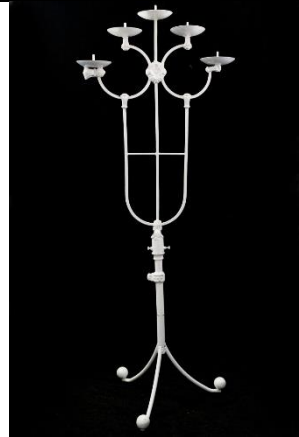

3KB – 3 Candle Unity Stand
Candles included
Height 1,25m
R 75.00
RENTAL ex VAT

VLT & VLS – Victorian Lamp Table & Floor Stand
Height adjustable on Table Stand
R 45.00 and R 60.00
RENTAL ex VAT

WSL – White Spike Lantern
Candle included
R 45.00
RENTAL ex VAT

50% Refundable Deposit confirms your Order. Total Rental amount payable before Collection/Delivery. All prices ex Vat.

VIC3 – White Victorian 3 Candle Stand
Height
R 75.00
RENTAL ex VAT

VIC5 – White Victorian 5 Candle Stand
Height
R 100.00
RENTAL ex VAT