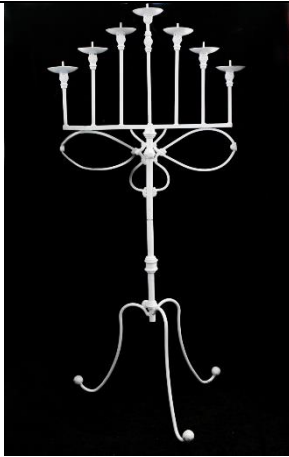

3KB – 3 Candle Unity Stand
Candles included
Height 1,25m
R 75.00
RENTAL ex VAT

VLT & VLS – Victorian Lamp Table & Floor Stand
Height adjustable on Table Stand
R 45.00 and R 60.00
RENTAL ex VAT

WSL – White Spike Lantern
Candle included
R 45.00
RENTAL ex VAT

50% Refundable Deposit confirms your Order. Total Rental amount payable before Collection/Delivery. All prices ex Vat.

VIC3 – White Victorian 3 Candle Stand
Height
R 75.00
RENTAL ex VAT

VIC5 – White Victorian 5 Candle Stand
Height
R 100.00
RENTAL ex VAT