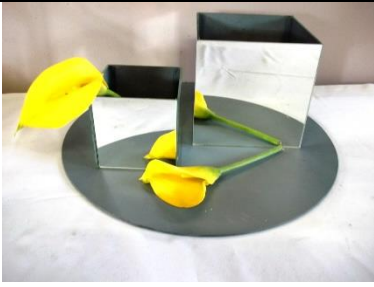

GSVB – Glass Strawberry Buffet Vase  
Height 50cm – Opening 25cm  
R 40.00  
RENTAL ex VAT

GSV – Glass Strawberry Vase  
Height 28cm - Opening 27cm  
R 30.00  
RENTAL ex Vat

GBOAT – Glass Bouts with or without Legs  
Height 10cm – Width 15cm  
R 15.00  
RENTAL ex VAT

CDCS – Glass Candle Sticks  
'For Dinner Candles or Ball Candles'  
3 Ball Height - 23cm  
2 Ball Height - 16cm  
1 Ball Height – 10cm  
R 10.00 each  
RENTAL ex VAT

GFBXS – Glass Fish Bowls Extra Small  
Width 11cm – Opening 8cm  
R 5.00  
RENTAL ex VAT

GFBS and M – Glass Fish Bowl  
Small and Medium  
Small - Width 15cm – Opening 9cm  
R 10.00  
Medium Width 24cm – Opening 12cm  
R 20.00  
RENTAL ex VAT

GFB – Glass Fish Bowl  
Width 31cm – Opening 23cm  
R 30.00  
RENTAL ex VAT

GGFB – Giant Glass Fish Bowl  
Width 35cm – Opening 25cm  
R 50.00  
RENTAL ex VAT

GMR and GMSQ – Round and Square Mirrors  
“Candle for display purposes only”  
R 20.00  
RENTAL ex VAT

GRD - Glass Round Dish  
“small salad bowl”  
R 20.00  
RENTAL ex VAT