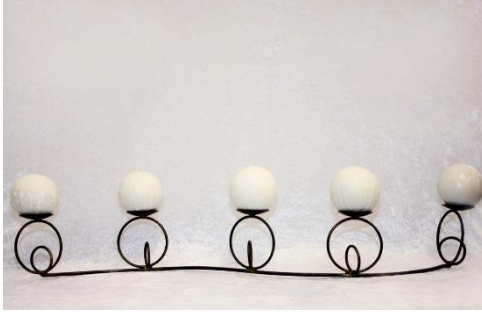

SQWML – Square Wood and Metal Lantern
Height – 44cm – Width – 18cm
R 50.00 including candle
RENTAL ex VAT

5RS – 5 Candle Ring Stand
Height 14cm – Length 90cm
R 110.00 including 5 candles
RENTAL ex VAT