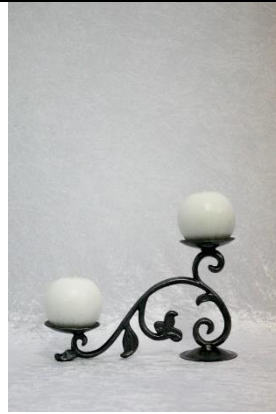

OS – Onion Stand
Height – 28cm
R 45.00 candle included
RENTAL ex VAT

WS – Whale Stand
Height – 16,5cm
R 45.00 – Candle included
RENTAL ex VAT